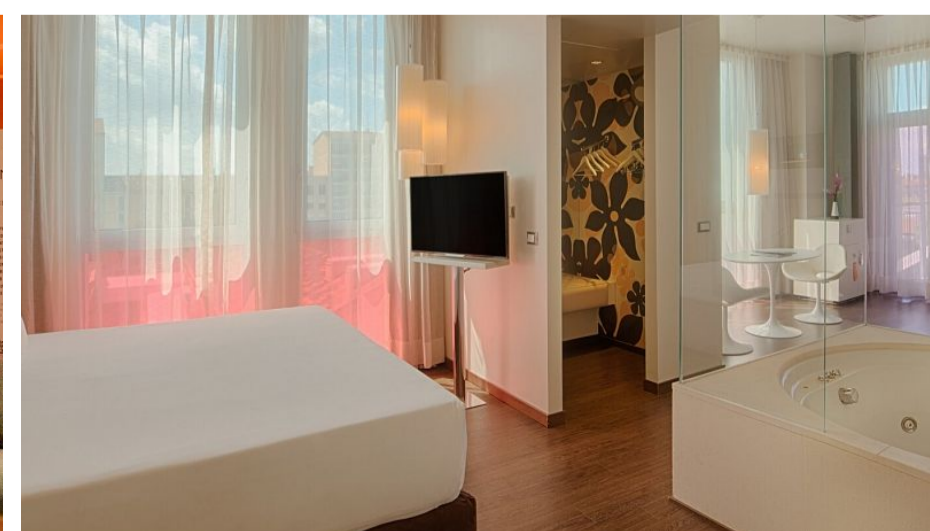

nhow

MILANO

HOTEL LOCATION

Once home of General Electric and redesigned by the famous Italian architect Matteo Thun, nhow Milano is an unconventional hotel that features exclusive pieces of designer furniture, state-of-the-art technology and contemporary art exhibitions in its fashionable common spaces. The hotel is in a strategic location between the inner and outer ring roads surrounding the city centre, in the heart of the Tortona and Navigli fashion district. The area offers lively and fervent atmosphere during the day and night with charming restaurants and bars, showrooms, design and photographer studios.

Milano Linate airport
16 km / 30 min
Milano Malpensa airport
50 km / 55 min
Milano Centrale railway station
6 km / 20 min

Via Tortona 35,
20144 Milan
Italy
T. +39 02 4898861
milano@nhow-hotels.com
<https://www.nh-hotels.com/hotel/nhow-milano>

HOTEL SERVICES

The hotel offers 244 modern and individual rooms and suites, decorated with eclectic pieces of furniture in vivid colours like fuchsia and muted violet. All rooms are equipped with a wide range of amenities, including double showers or Jacuzzis in some Executives and Suites. Each floor, which still preserves the industrial atmosphere of the GE factory, features a different colour and a different scent. The hotel's restaurant combines Italian culinary traditions and flavours with a modern and creative touch that blends perfectly with the original design of the spaces. Relax with an after-dinner drink or an aperitif in our elegant lounge bar, designed by Karim Rashid. For work-out fans, our gym is fully equipped with TechnoGym machines and a Turkish bath.

FUNCTION ROOMS