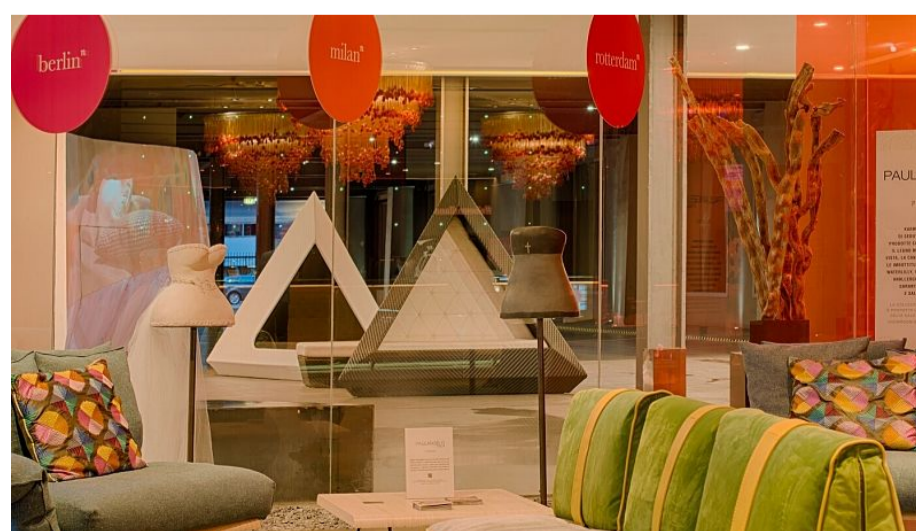

nhow

MILANO

HOTEL LOCATION

Once home of General Electric and redesigned by the famous Italian architect Matteo Thun, nhow Milano is an unconventional hotel that features exclusive pieces of designer furniture, state-of-the-art technology and contemporary art exhibitions in its fashionable common spaces. The hotel is in a strategic location between the inner and outer ring roads surrounding the city centre, in the heart of the Tortona and Navigli fashion district. The area offers lively and fervent atmosphere during the day and night with charming restaurants and bars, showrooms, design and photographer studios.

Milano Linate airport
16 km / 30 min
Milano Malpensa airport
50 km / 55 min
Milano Centrale railway station
6 km / 20 min

Via Tortona 35,
20144 Milan
Italy
T. +39 02 4898861
milano@nhow-hotels.com
<https://www.nh-hotels.com/hotel/nhow-milano>

HOTEL SERVICES

The hotel offers 244 modern and individual rooms and suites, decorated with eclectic pieces of furniture in vivid colours like fuchsia and muted violet. All rooms are equipped with a wide range of amenities, including double showers or Jacuzzis in some Executives and Suites. Each floor, which still preserves the industrial atmosphere of the GE factory, features a different colour and a different scent. The hotel's restaurant combines Italian culinary traditions and flavours with a modern and creative touch that blends perfectly with the original design of the spaces. Relax with an after-dinner drink or an aperitif in our elegant lounge bar, designed by Karim Rashid. For work-out fans, our gym is fully equipped with TechnoGym machines and a Turkish bath.

FUNCTION ROOMS